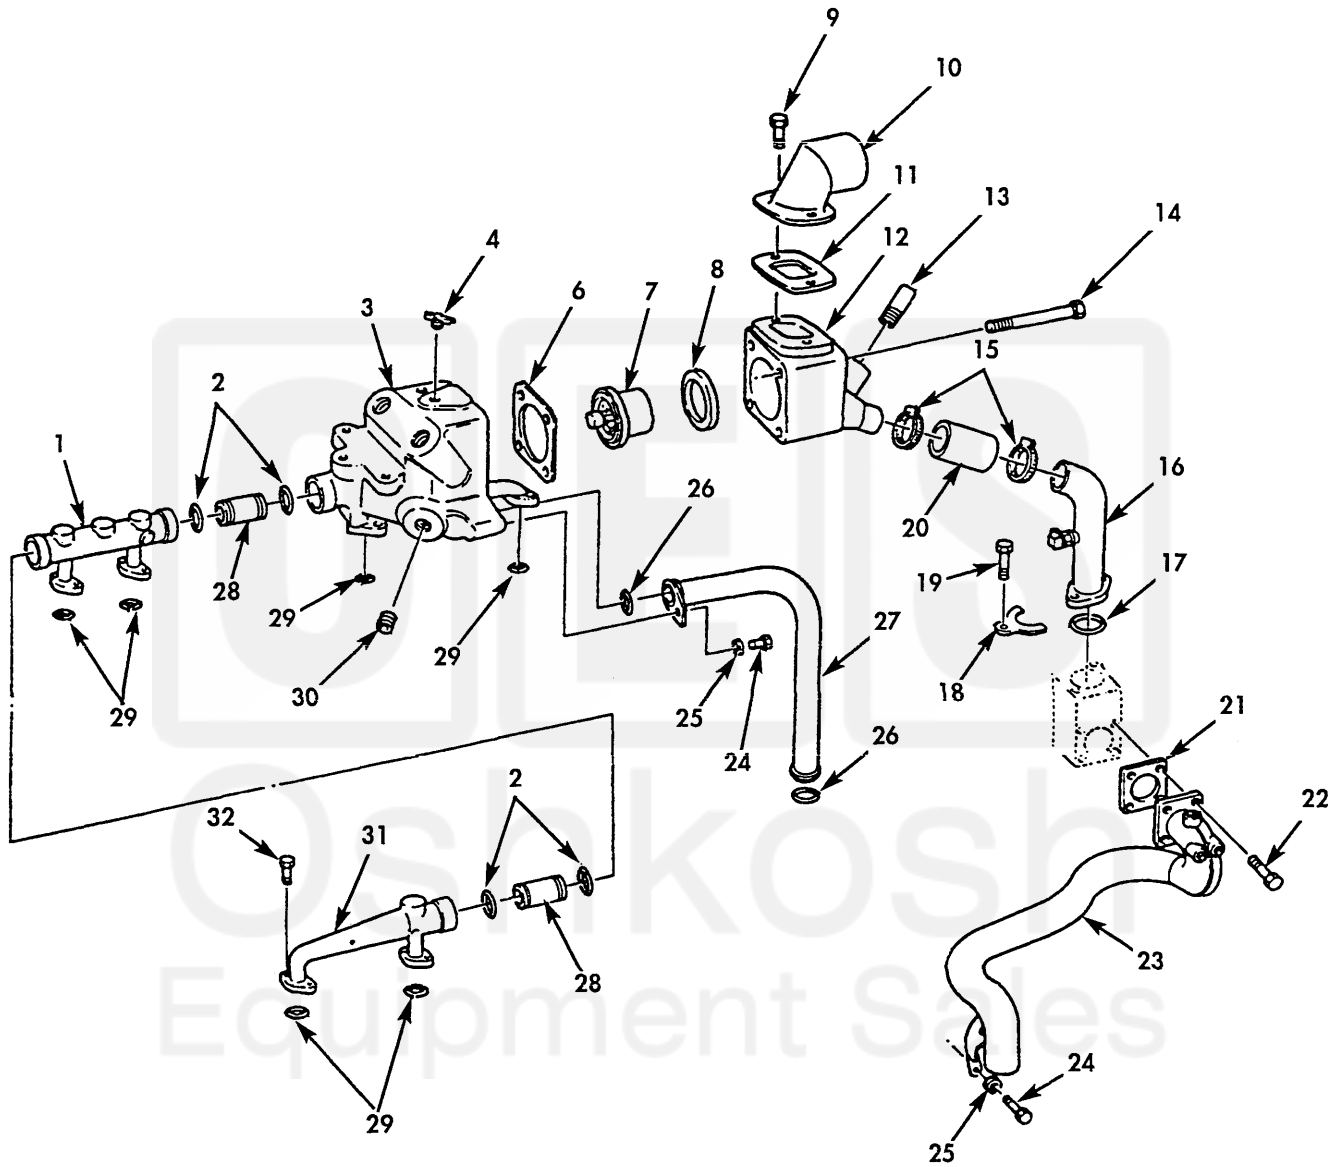

5 — 6  
thru  
20

Figure 33. Thermostat Housing, Water Manifold, and Component Parts.

SECTION II

TM 9-2815-225-34&P

(1) ITEM NO	(2) SMR CODE	(3) NSN	(4) CAGEC	(5) PART NUMBER	(6) DESCRIPTION AND USABLE ON CODES (UOC)	(7) QTY
GROUP 05 COOLING SYSTEM						
GROUP 0503 WATER MANIFOLD, HEADERS THERMOSTATS, AND HOUSING GASKET						
FIG. 33 THERMOSTAT HOUSING, WATER MANIFOLD, AND COMPONENT PARTS						
1	PAOZZ	2930009283595	15434	130118	MANIFOLD, FLUID COOL WATER .....	1
2	PCOZZ	5331005064874	15434	70624	O-RING PART OF KIT P/N 3804280 PART .....	4
					OF KIT P/N 3804275 .....	
3	PAOZZ	2815010832123	15434	215042	MANIFOLD, WATER M915 ONLY .....	1
3	PAOZZ	2930011464212	15434	3015114	MANIFOLD, FLUID COOL M915A1 ONLY .....	1
4	PAOZZ	4820012109571	15434	214345	COCK, DRAIN .....	1
5	PBOZZ	2930010853579	15434	AR10124	HOUSING ASSEMBLY, TH .....	1
6	PFOZZ	5330010402087	15434	208128	.GASKET THERMOSTAT HOUSING PART OF.....	1
					KIT P/N 3804280 PART OF KIT P/N	
					3804275 .....	
7	PAOZZ	6685010472811	15434	204586	.THERMOSTAT, FLOW CON M915 ONLY .....	1
7	PAOZZ	6685011410907	15434	201737	.THERMOSTAT, FLOW CON M915A1 ONLY .....	1
8	PAOZZ	5330008645422	15434	186780	.SEAL, THERMO .....	1
9	PAOZZ	5305010858197	15434	3010595	.SCREW, MACHINE .....	2
10	XDOZZ		15434	3018764	.ELBOW, FLANGED TO BOSS M915 ONLY .....	1
10	PAOZZ	2930011461085	15434	3018764	.WATER OUTLET, ENGINE WATER OUTLET, .....	1
					M915A1 ONLY.....	
11	PFOZZ	5330011455380	15434	3019158	.GASKET PART OF KIT P/N 3084280.....	1
12	PAOZZ	2930010846011	15434	211435	.WATER OUTLET, ENGINE M915 ONLY .....	1
12	PFOZZ	2930011507596	15434	3017748	.WATER OUTLET, ENGINE M915A1 ONLY .....	1
13	PAOZZ	4730010854156	15434	196282	.ELBOW, FLANGE TO HOS M915 ONLY .....	1
13	PAOZZ	4730011461060	15434	S-932-B	.ADAPTER, STRAIGHT, PI M915A1 ONLY .....	1
14	PAOZZ	5305010867036	15434	3010597	.SCREW WITH CAPTIVE WASHER, 3/8-16 .....	4
					X3-3/4 .....	
15	PAOZZ	4730009098627	96906	MS35842-13	.CLAMP, HOSE .....	2
16	PAOZZ	4710010793198	15434	213485	.TUBE, BENT, METALLIC M915 ONLY .....	1
16	PAOZZ	4710011461054	15434	3018098	.TUBE, BENT, METALLIC M915A1 ONLY .....	1
17	PCOZZ	5331001591464	15434	43463-A	.O-RING PART OF KIT P/N 3804280 .....	1
18	PAOZZ	5340011357250	15434	214617	.CLAMP, RIM CLENCHING .....	1
19	PAOZZ	5306011198870	15434	3022589	.BOLT, MACHINE .....	1
20	PCOZZ	4720010856129	15434	102522	.HOSE, NONMETALLIC.....	1
21	PCOZZ	5330011467314	15434	3024960	GASKET WATER CONNECTION PART OF KIT.....	1
					P/N 3801235.....	
22	PAOZZ	5305010858197	15434	3010595	SCREW, MACHINE .....	4
23	PAOZZ	2815010793317	15434	216467	CONNECTION, WATER TR M915 ONLY .....	1
23	PAOZZ	2930011463033	15434	3028281	HOUSING, WATER INLET WATER PUMP TO .....	1
					RADIATOR, M915A1 ONLY .....	
24	PAOZZ	5305011149279	15434	S110	SCREW, CAP, HEXAGON H M915 ONLY .....	1
24	PAOZZ	5305011130408	15434	3012470	SCREW, ASSEMBLED WAS M915A1 ONLY .....	2
25	PAOZZ	5310000814219	96906	MS27183-12	WASHER, FLAT M915A1 ONLY .....	2
25	PAOZZ	5310004079566	96906	MS35338-45	WASHER, LOCK M915 ONLY.....	1
26	PCOZZ	5331010775228	15434	212161	O-RING M915A1 ONLY PART OF KIT P/N.....	2
					3804280 .....	
27	PAOZZ	4710011463086	15434	3024666	TUBE, BENT, METALLIC .....	1